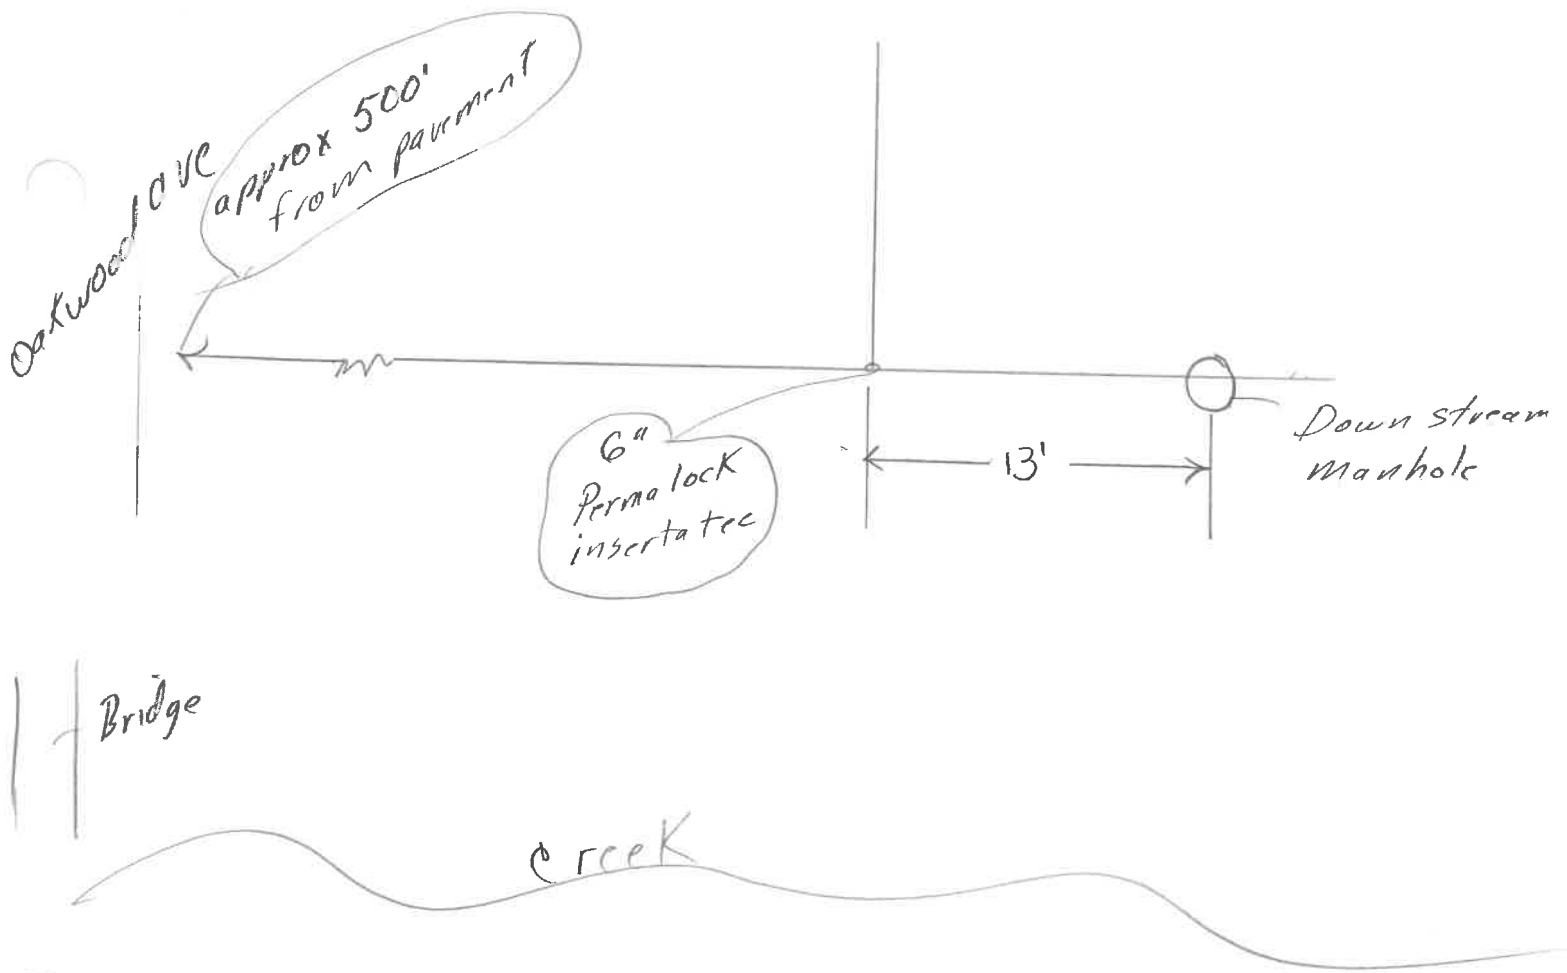

1400 Oakwood

7-2-96
Jeff Rathge
Ray Goodman
Oakwood park
Restrooms by
the pond
sewer tap

1400 Oakwood

Park